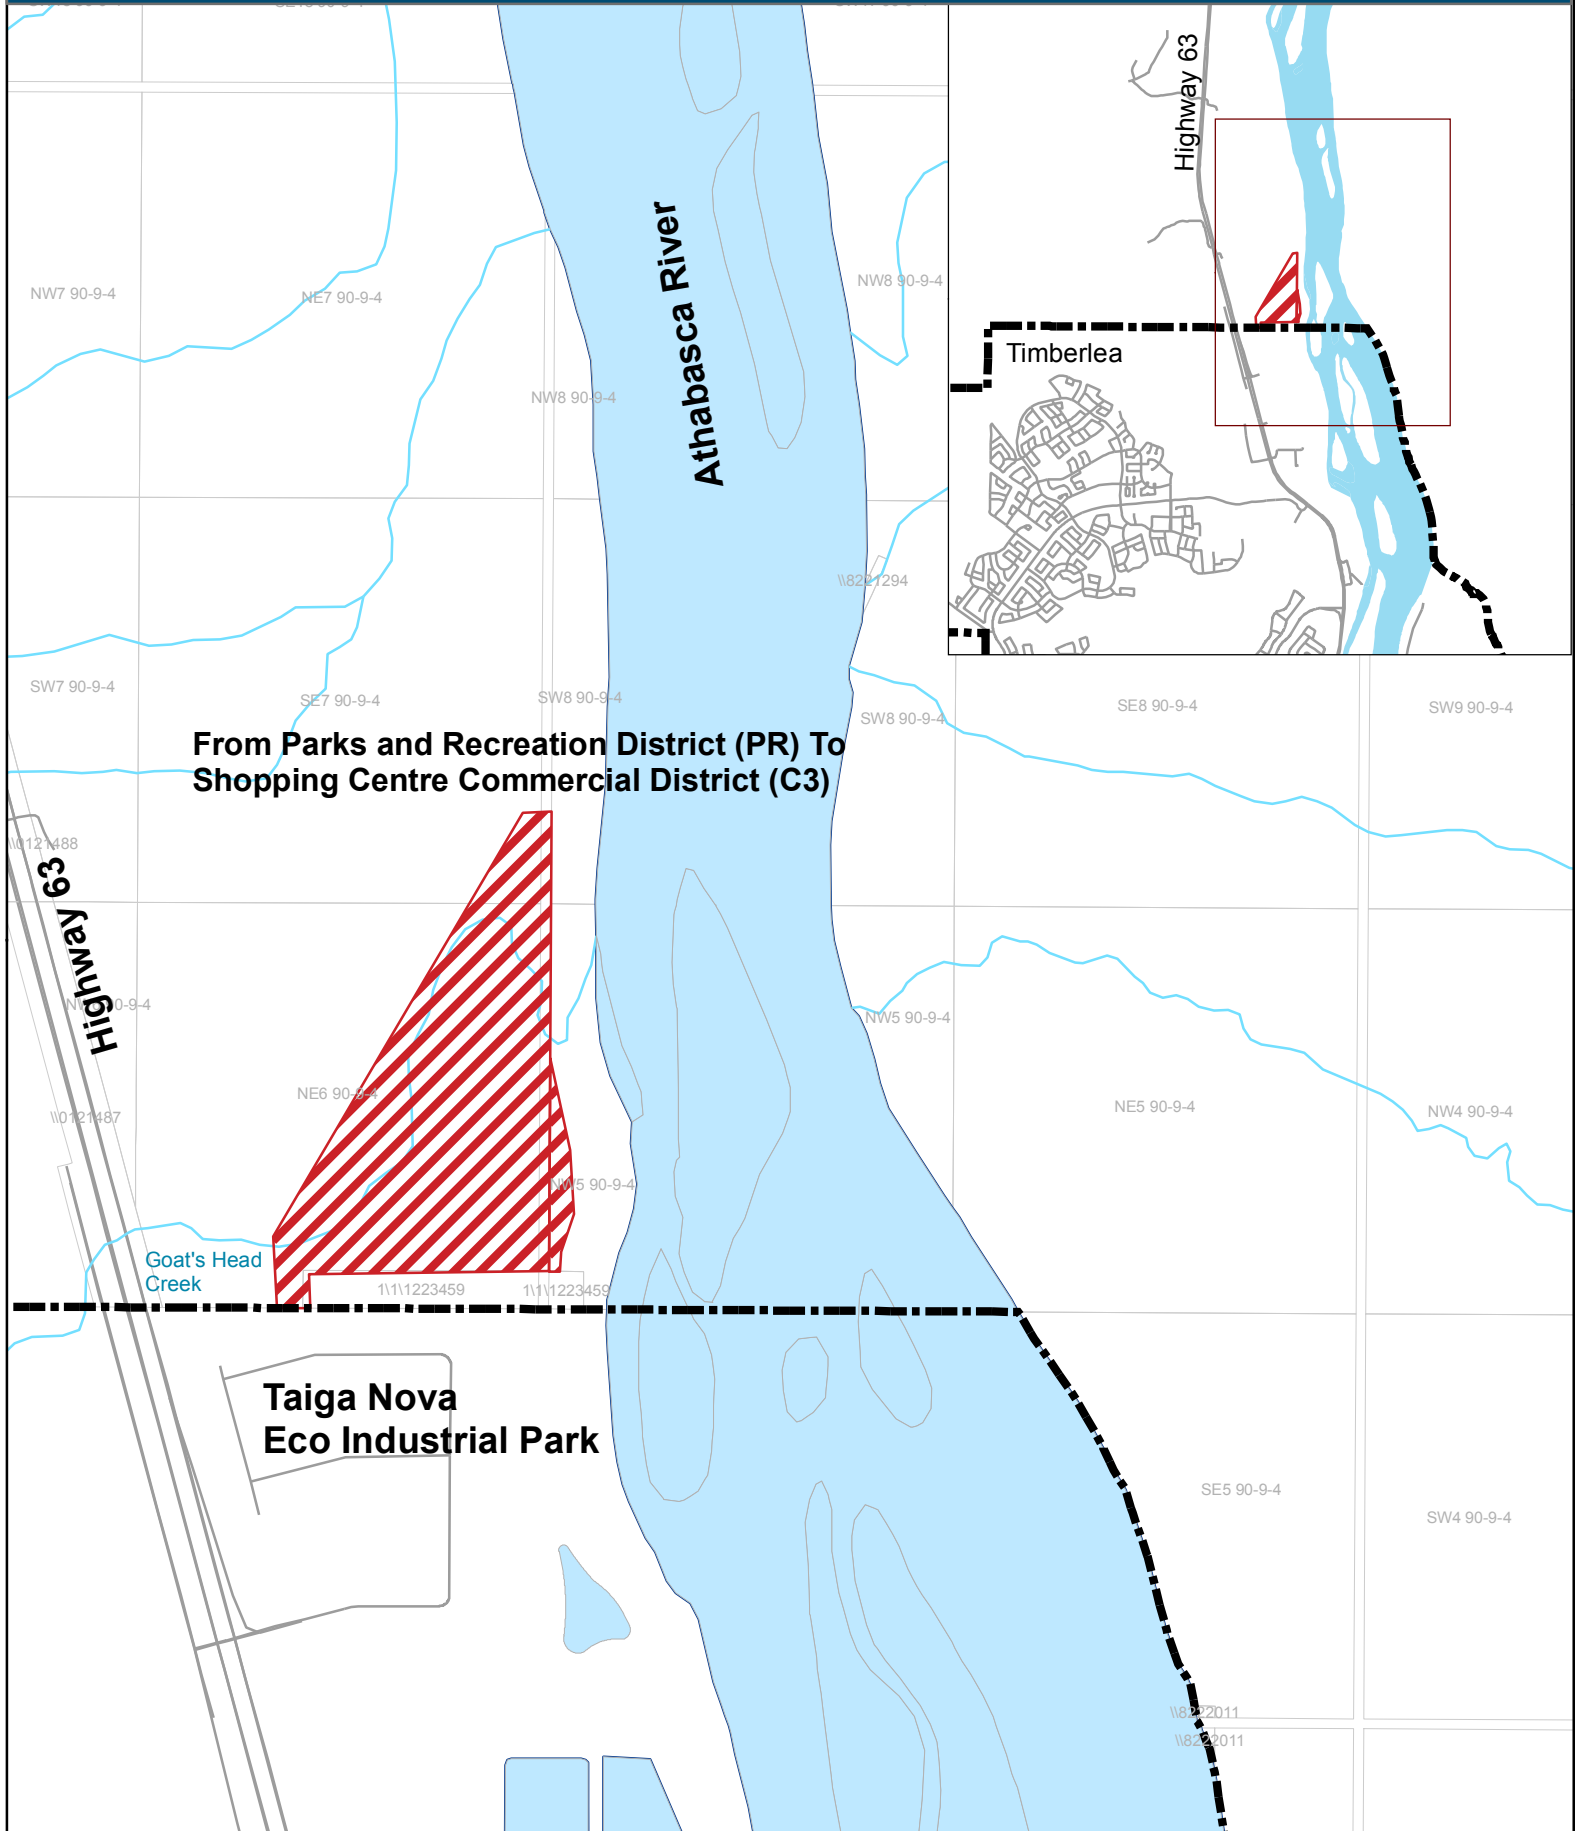

**From Parks and Recreation District (PR) To
Shopping Centre Commercial District (C3)**

Legend

Subject Lands

Urban Service Area

1:15,000

REGIONAL MUNICIPALITY
OF WOOD BUFFALO