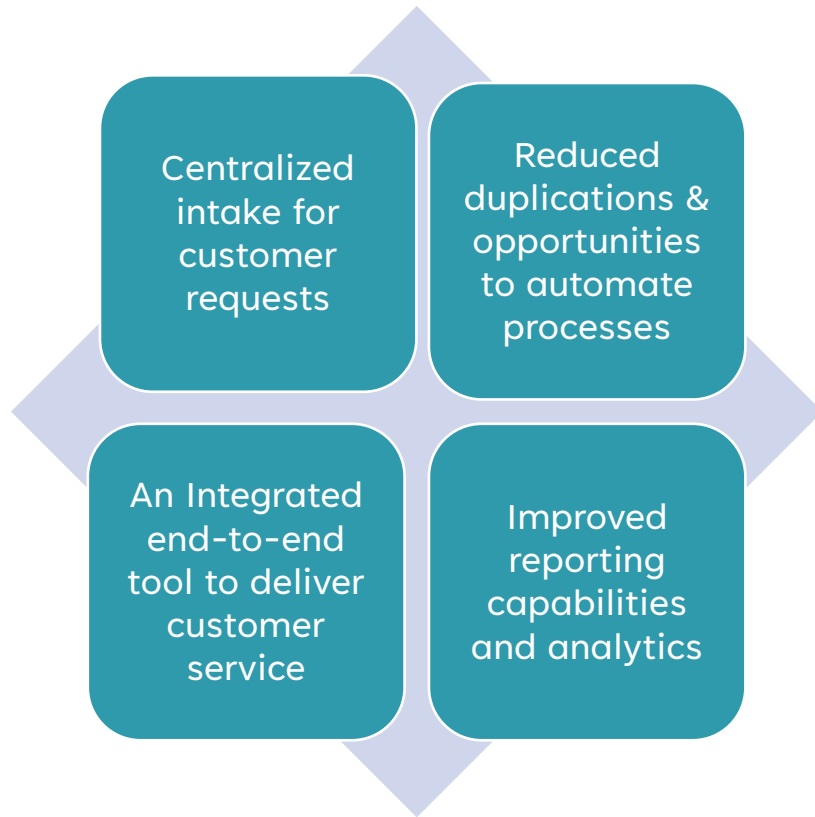

Pulse

Kelly Williams, Manager

Communications and Engagement

September 13, 2023

REGIONAL MUNICIPALITY
OF WOOD BUFFALO

Present State

- Pulse provides 24/7 support to the region
- All requests are logged and assigned a unique tracking number
- A digital information library for agents use
- Pulse agents follow up on requests that are active for greater than 48 hours
- Pulse Online was introduced in 2017 enabling customers to submit requests online via the RMWB website
- Monthly and Annual reporting
- Aim to resolve requests at the first point of contact where possible

Data

Pulse	2018	2019	2020	2021	2022
Volume of Requests	45,530	56,703	65,703	65,316	61,916

Data

JANUARY TO DECEMBER 2022		
Metric	Definition	Result
Total requests	Number of requests made to Pulse (Top 2-3 topics / business unit)	61,916
Top departments/ branches	Public Works	12,550
	Street/Road related inquiries	4,277
	Transit Service Inquiries	4,118
	Park related inquiries	2,625
	Financial Services	12,371
	Assessment & Taxation Inquiries	5,143
	Utility Billing Inquiries	3,822
	Cashier Services	2,564
	Bylaw Services	11,408
	Animal Control Inquiries	3,880
	Parking Related Inquiries	2,366
	General Inquiries*	2,243
	Environmental Services	6,989
	Solid Waste Services	4,281
	Underground Services	2,321
	Water Treatment	250
	Planning & Development	4,483
	Permits	3,144
	General Inquiries**	1,257
	Business Licensing	754

Goals

Why Now?

- Customer Expectations continue to grow
- The Municipality strives to provide the best service possible supported by a ticketing system and internal processes to manage customer requests
- The Municipality recognized an opportunity to leverage technology to improve our customers' experience