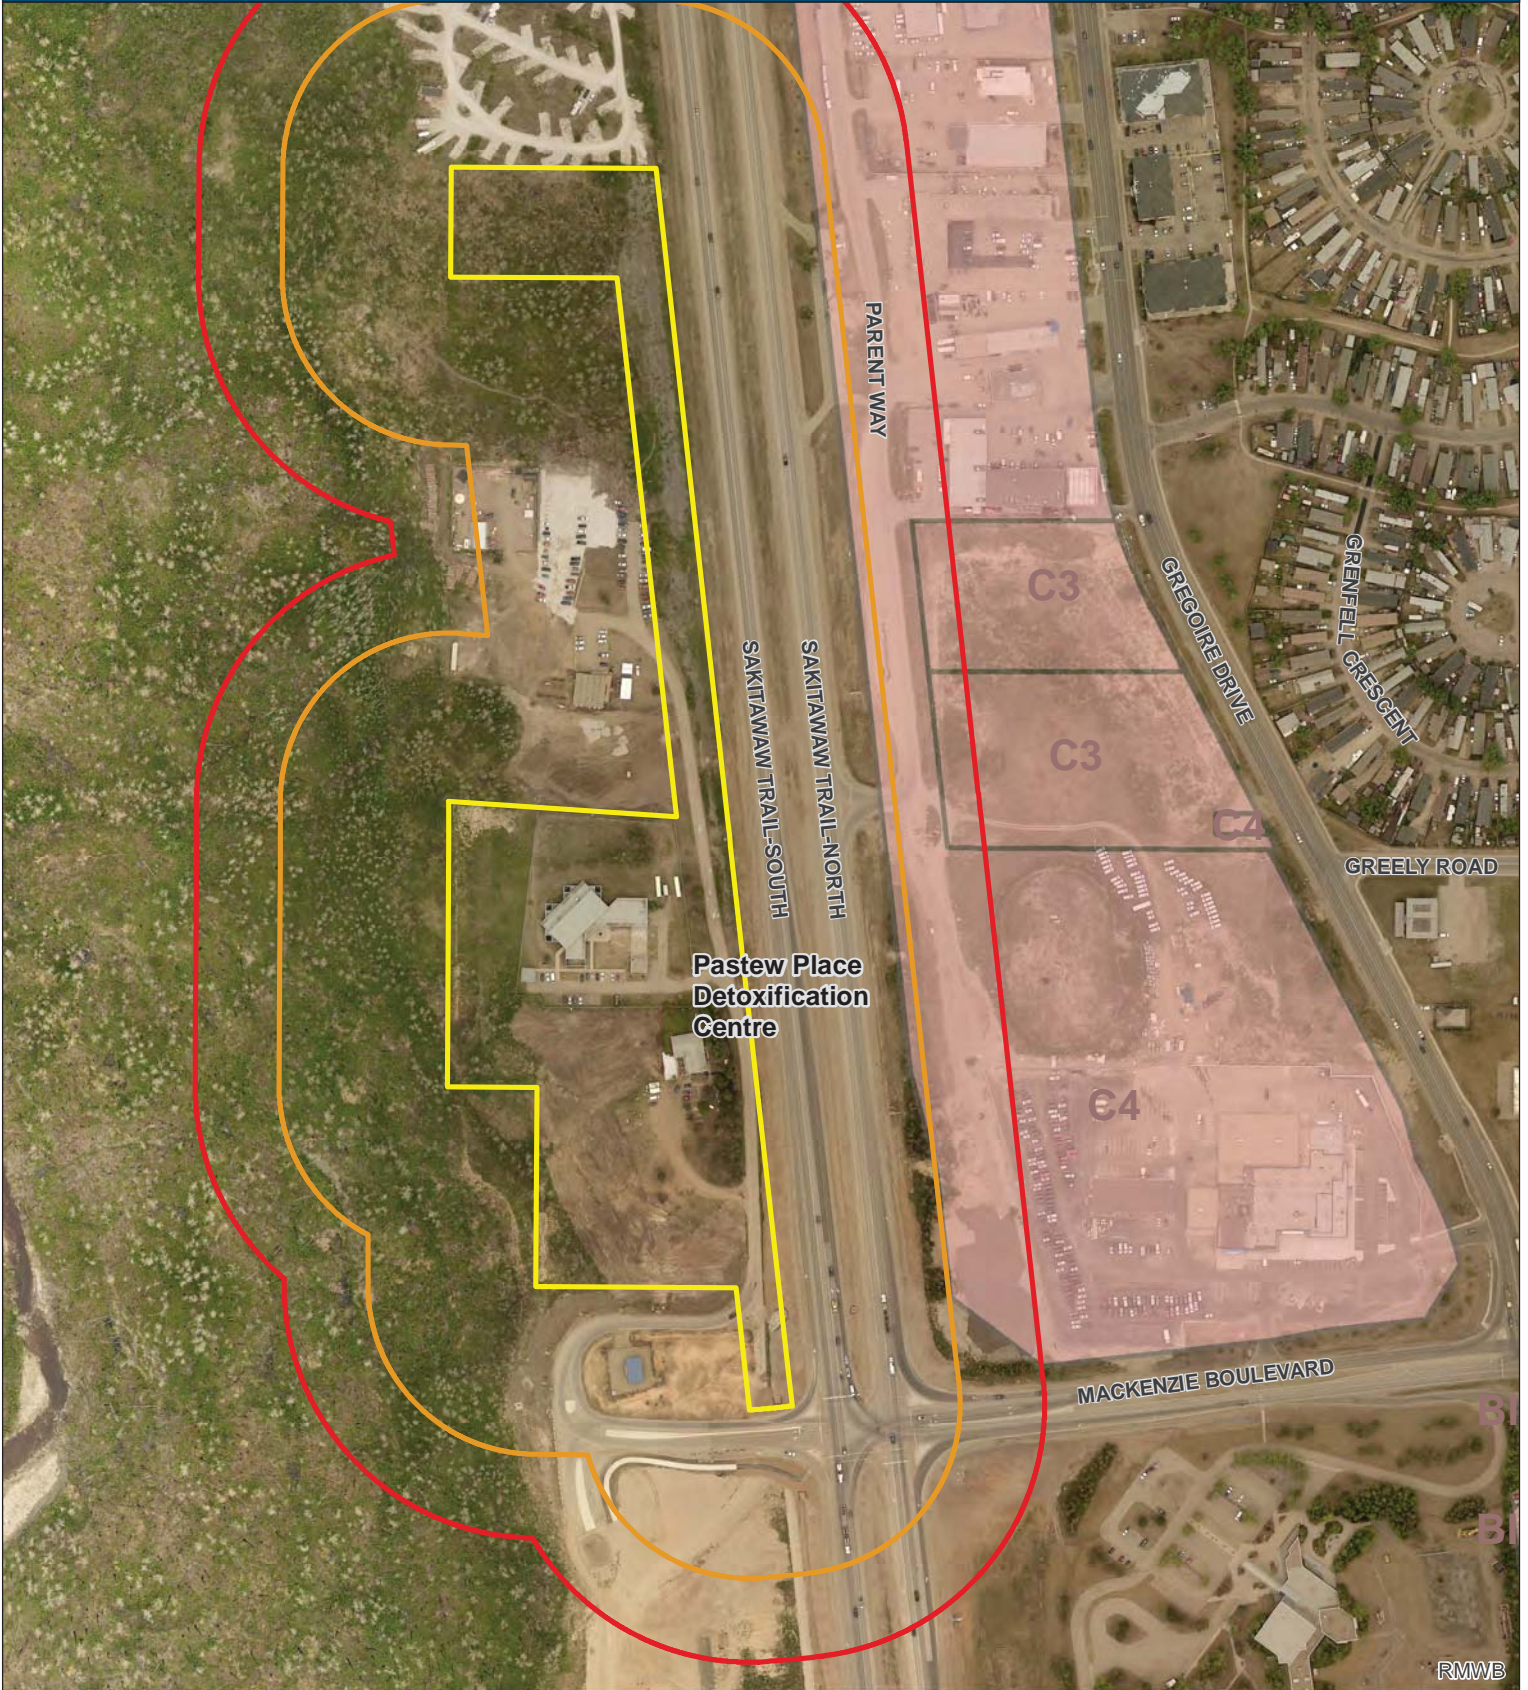

SUBJECT AREA MAP

Pastew Place Detoxification Centre

-  Subject Area
-  Acceptable Commercial Cannabis Landuse Zoning

-  Buffer 100m
-  Buffer 150m

1 cm = 45 meters

Map Produced for the Community Development Planning Branch
TICK18760
14 Feb 2019