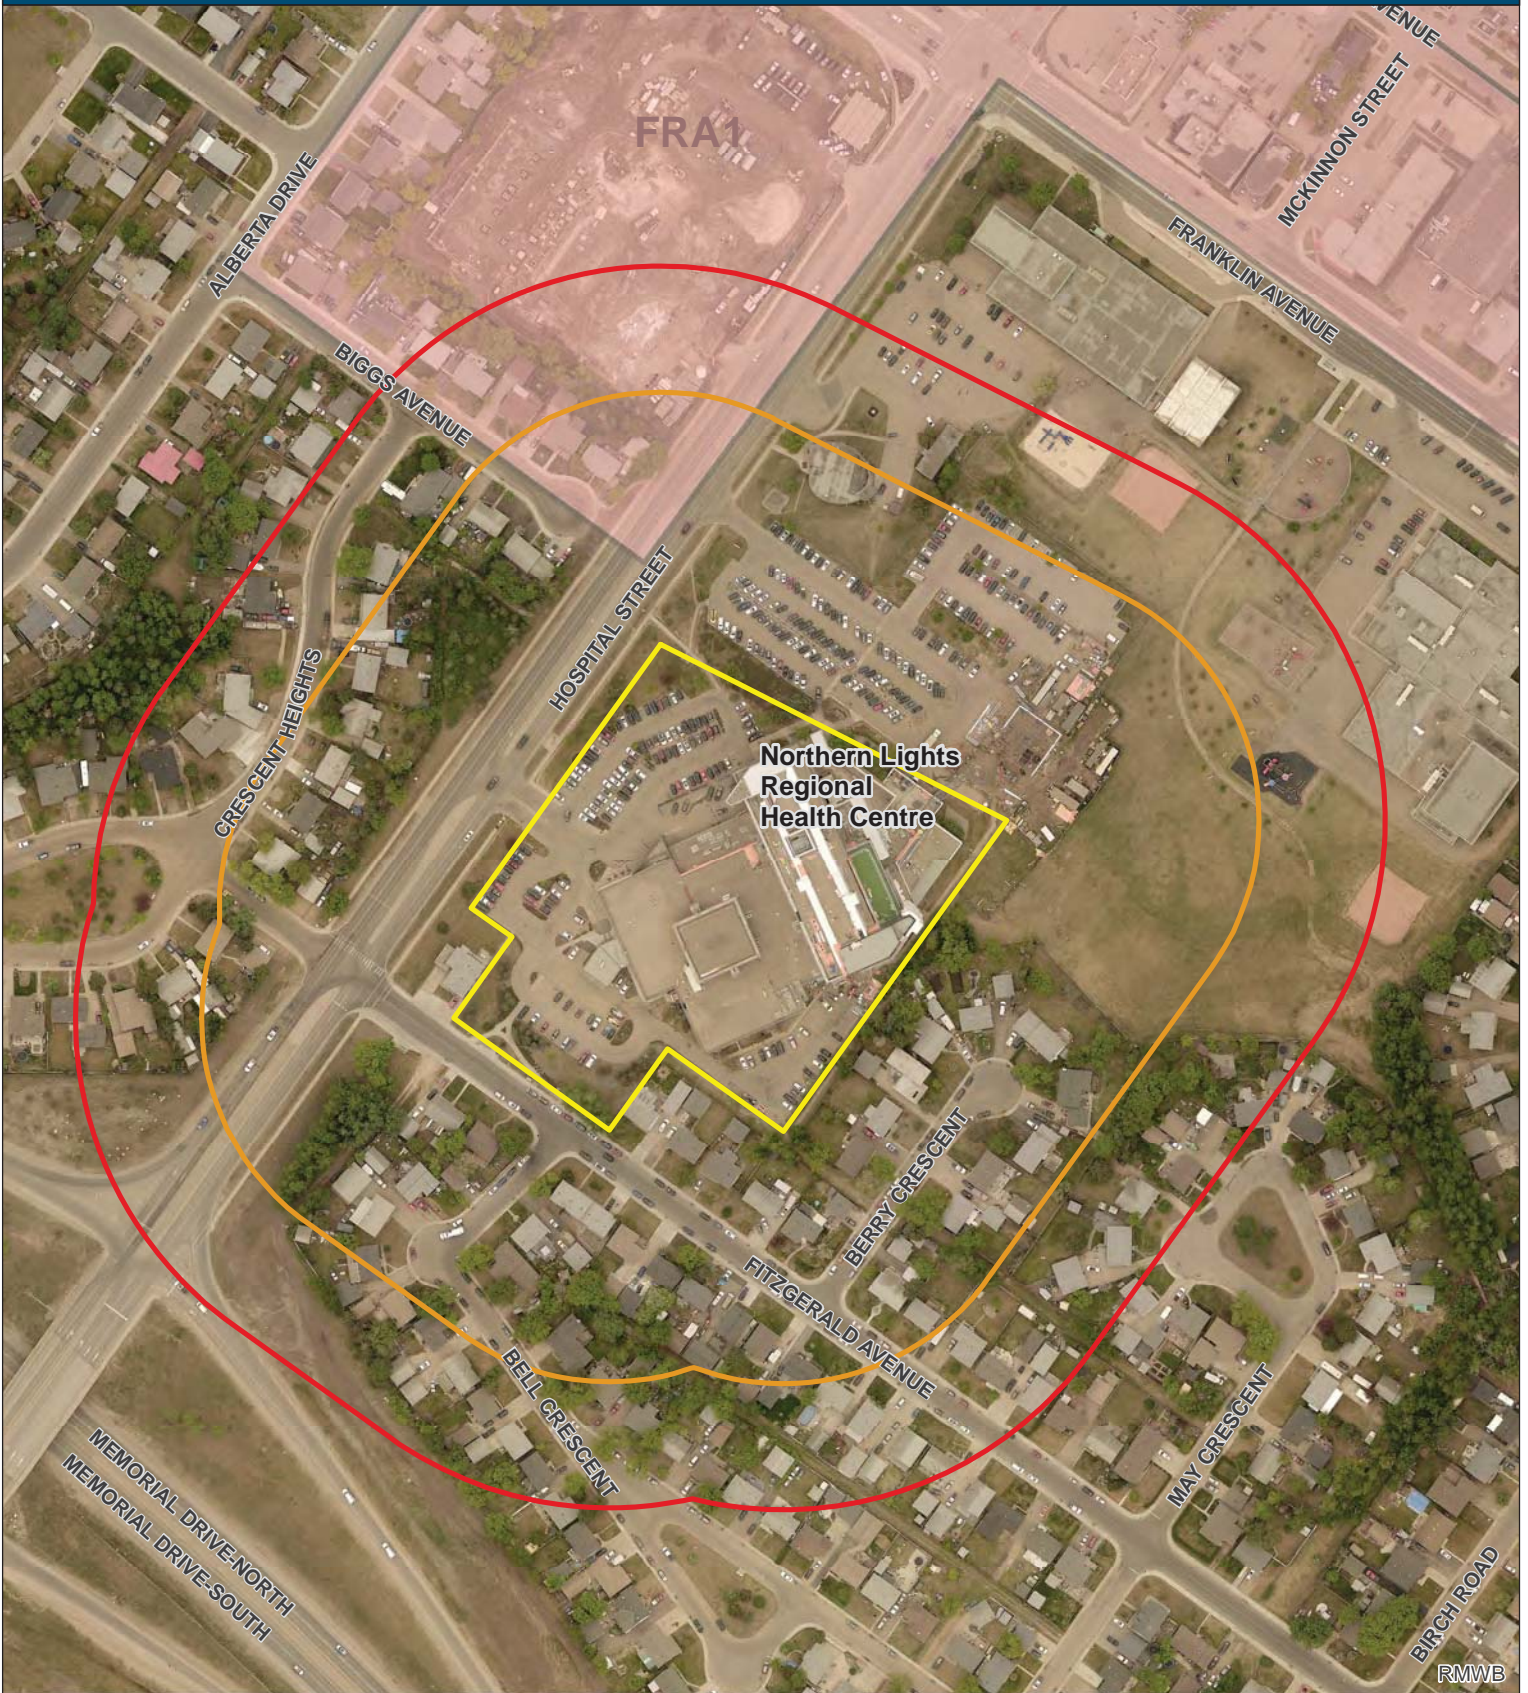

SUBJECT AREA MAP

Northern Lights Regional Health Centre

-  Subject Area
-  Buffer 100m
-  Acceptable Commercial Cannabis Landuse Zoning
-  Buffer 150m

1 cm = 30 meters

Map Produced for the Community Development Planning Branch
TICK18760
14 Feb 2019