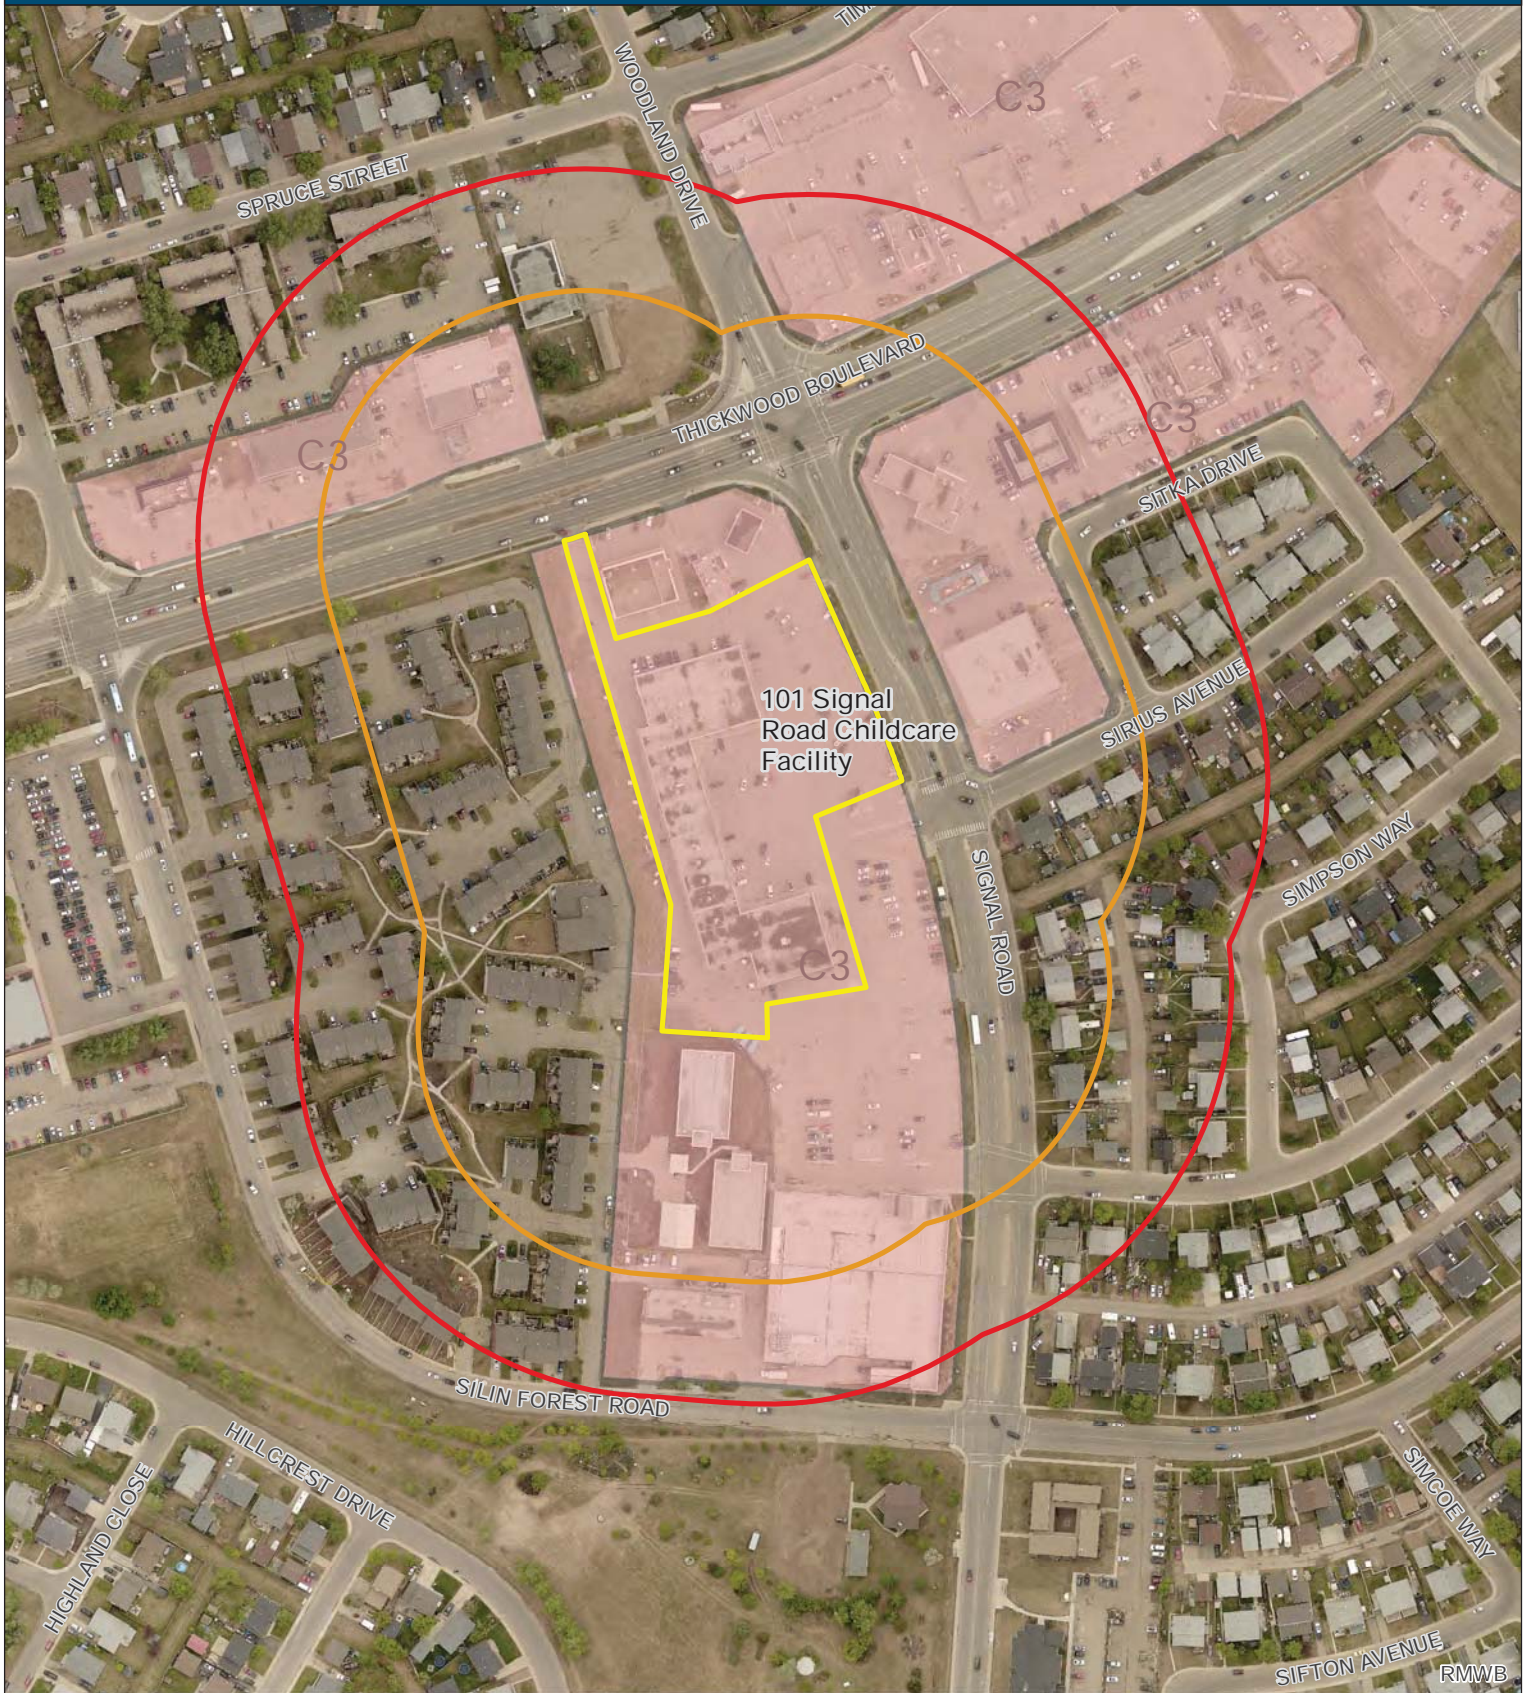

SUBJECT AREA MAP

Lower Townsite Childcare Facilities

-  Subject Area
-  Buffer 100m
-  Acceptable Commercial Cannabis Landuse Zoning
-  Buffer 150m

1 cm = 30 meters

Map Produced for the Community Development Planning Branch
TICK18760
14 Feb 2019

RMWB

SUBJECT AREA MAP

101 Signal Road Childcare Facility

-  Subject Area
-  Buffer 100m
-  Acceptable Commercial Cannabis Landuse Zoning
-  Buffer 150m

1 cm = 31 meters

Map Produced for the Community Development Planning Branch
TICK18760
14 Feb 2019