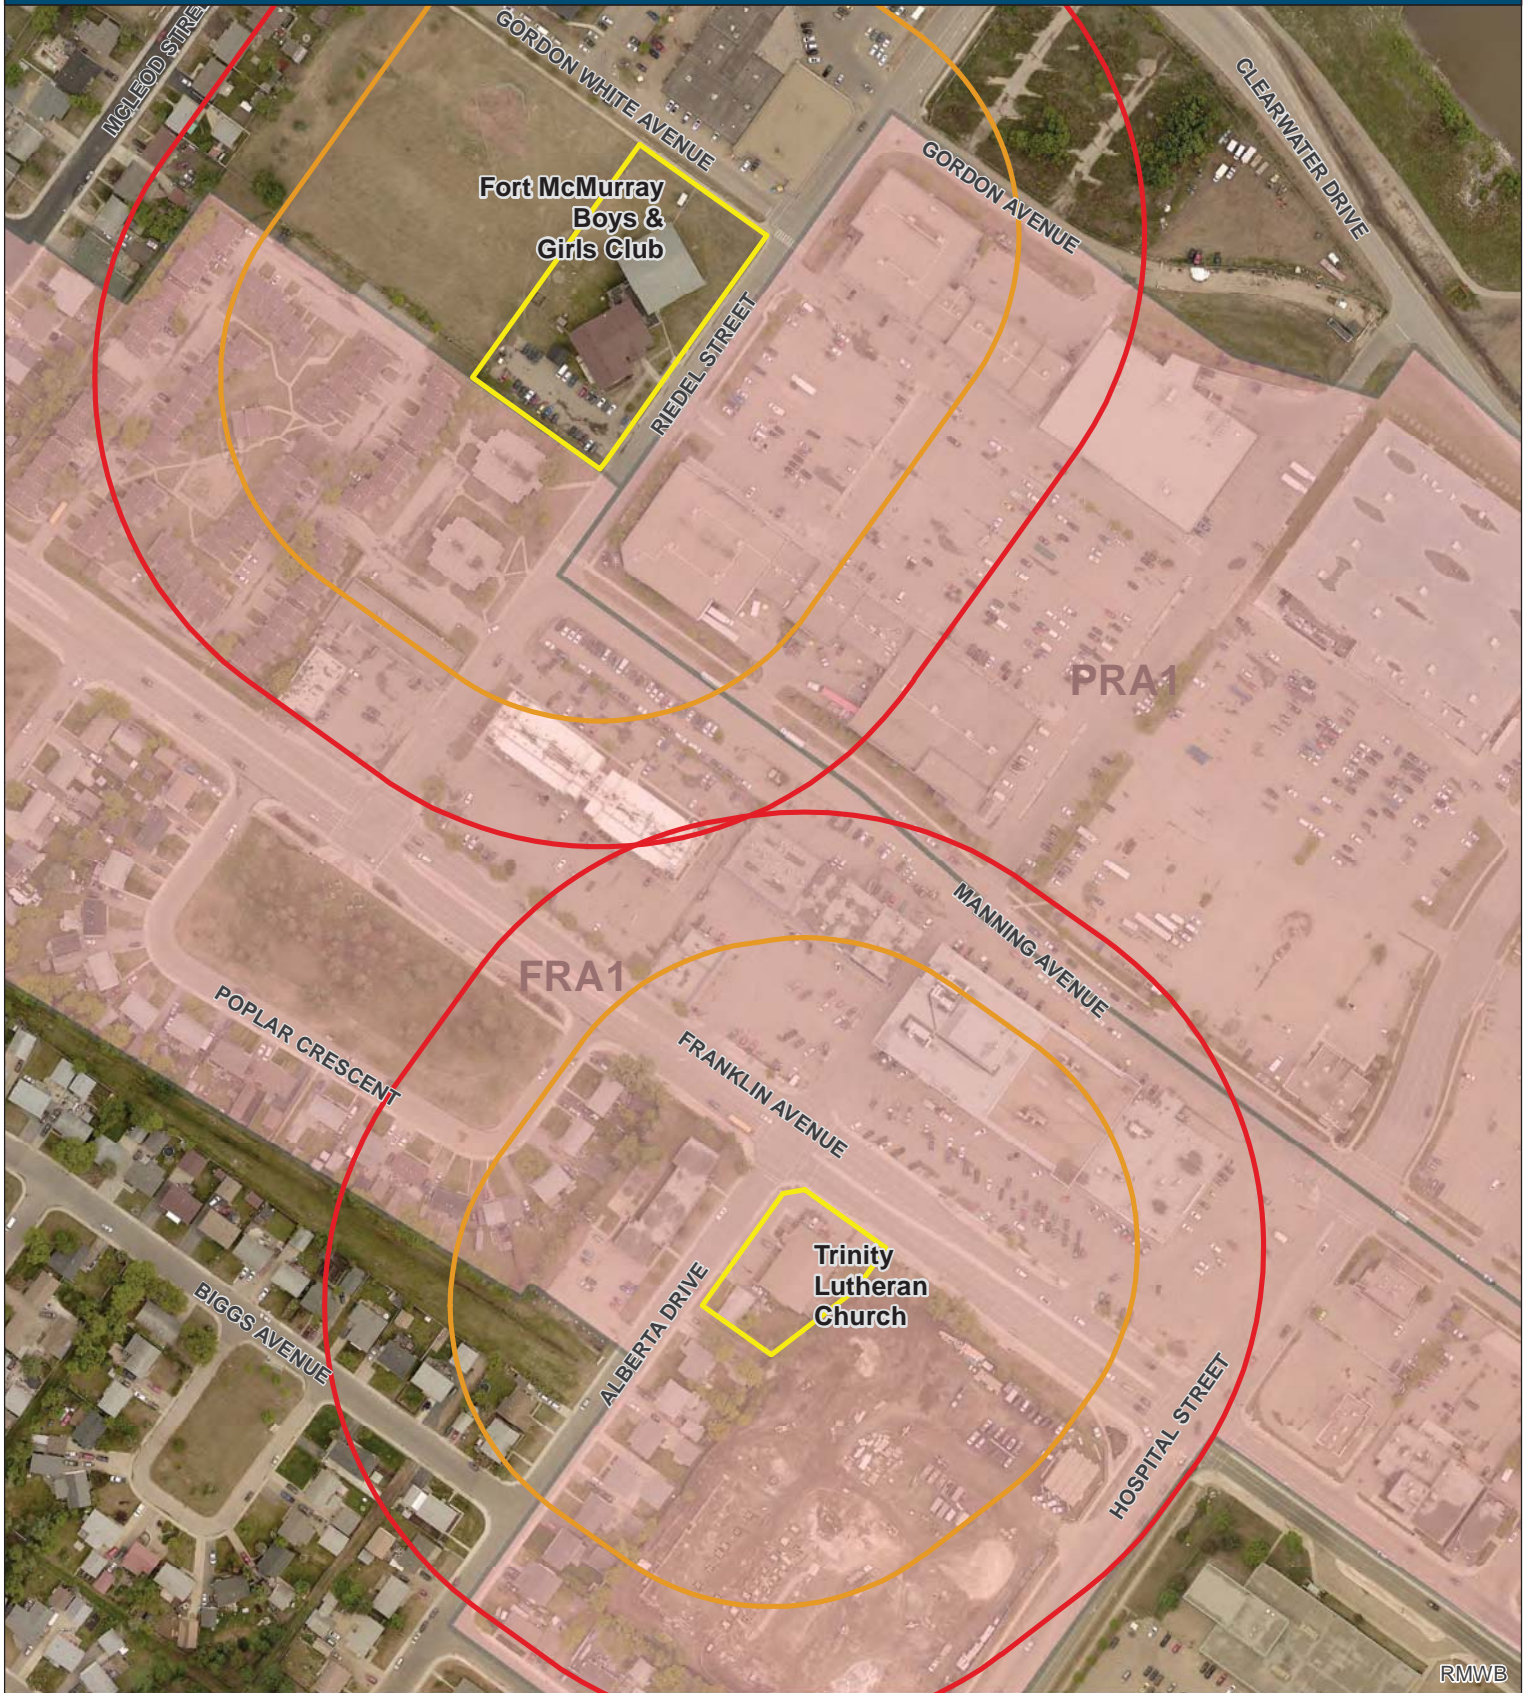

SUBJECT AREA MAP

Lower Townsite Childcare Facilities

-  Subject Area
-  Buffer 100m
-  Acceptable Commercial Cannabis Landuse Zoning
-  Buffer 150m

1 cm = 30 meters

Map Produced for the Community Development Planning Branch
TICK18760
14 Feb 2019

RMWB

SUBJECT AREA MAP

101 Signal Road Childcare Facility

-  Subject Area
-  Buffer 100m
-  Acceptable Commercial Cannabis Landuse Zoning
-  Buffer 150m

1 cm = 31 meters

Map Produced for the Community Development Planning Branch
TICK18760
14 Feb 2019