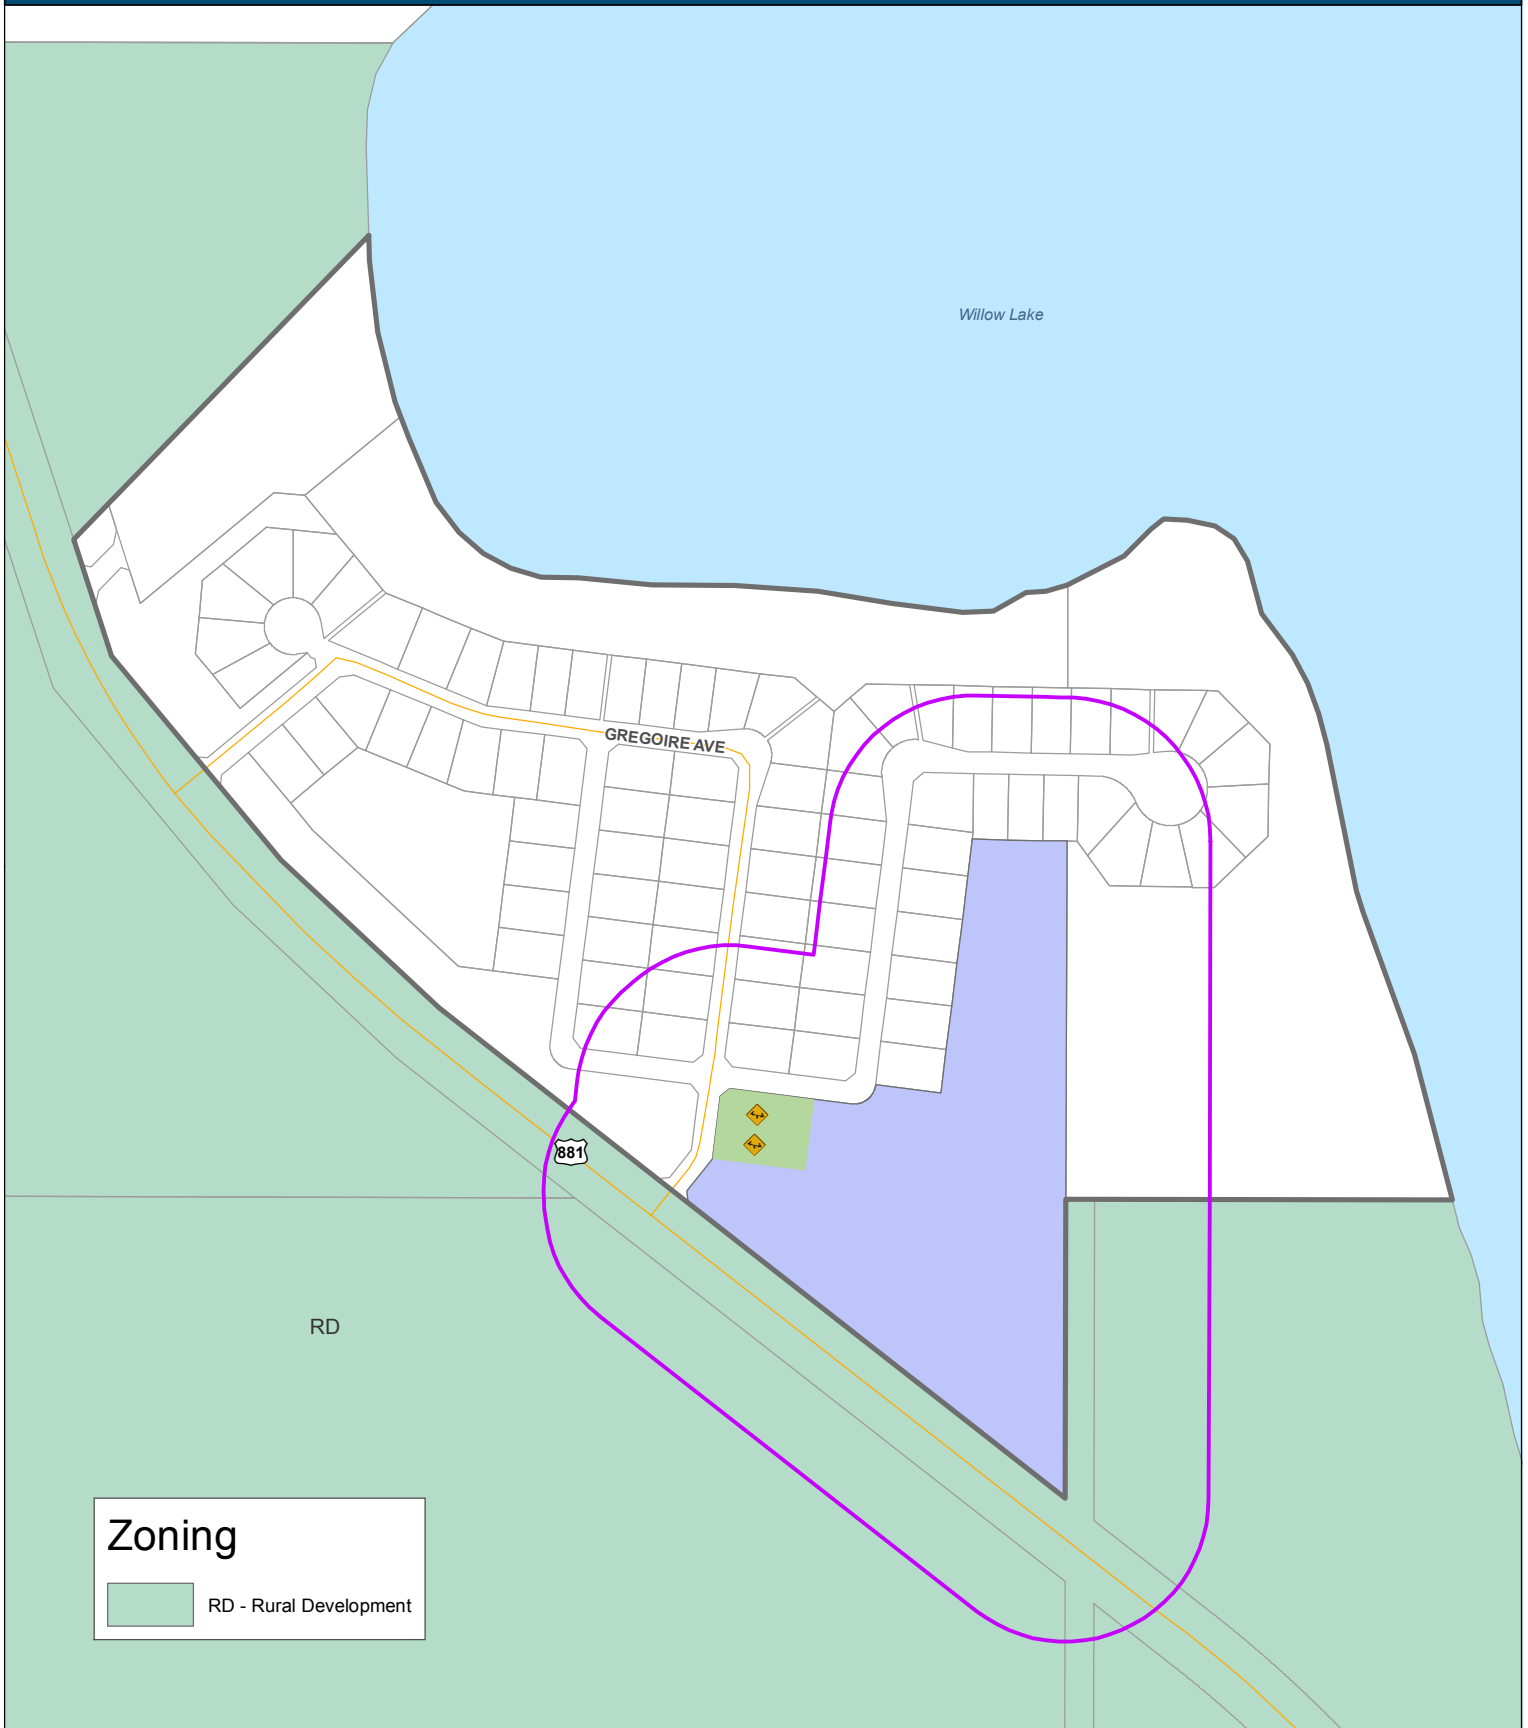

N
1 cm = 300 meters

Zoning

- HG - Hamlet General
- RD - Rural Development

| | | |
|--|--|--|
| Buffer 100m | CC Community Centres | ♠ Skatepark |
| W Child Care Centres | 🏫 Education Institutions | ⬡ Playground |
| OR Drug and Rehab Centre | ◆ House Of Worship | Park |

1 cm = 200 meters

- | | | |
|-----------------------|------------------------|------------|
| Buffer 100m | Community Centres | Skatepark |
| Child Care Centres | Education Institutions | Playground |
| Drug and Rehab Centre | House Of Worship | Park |