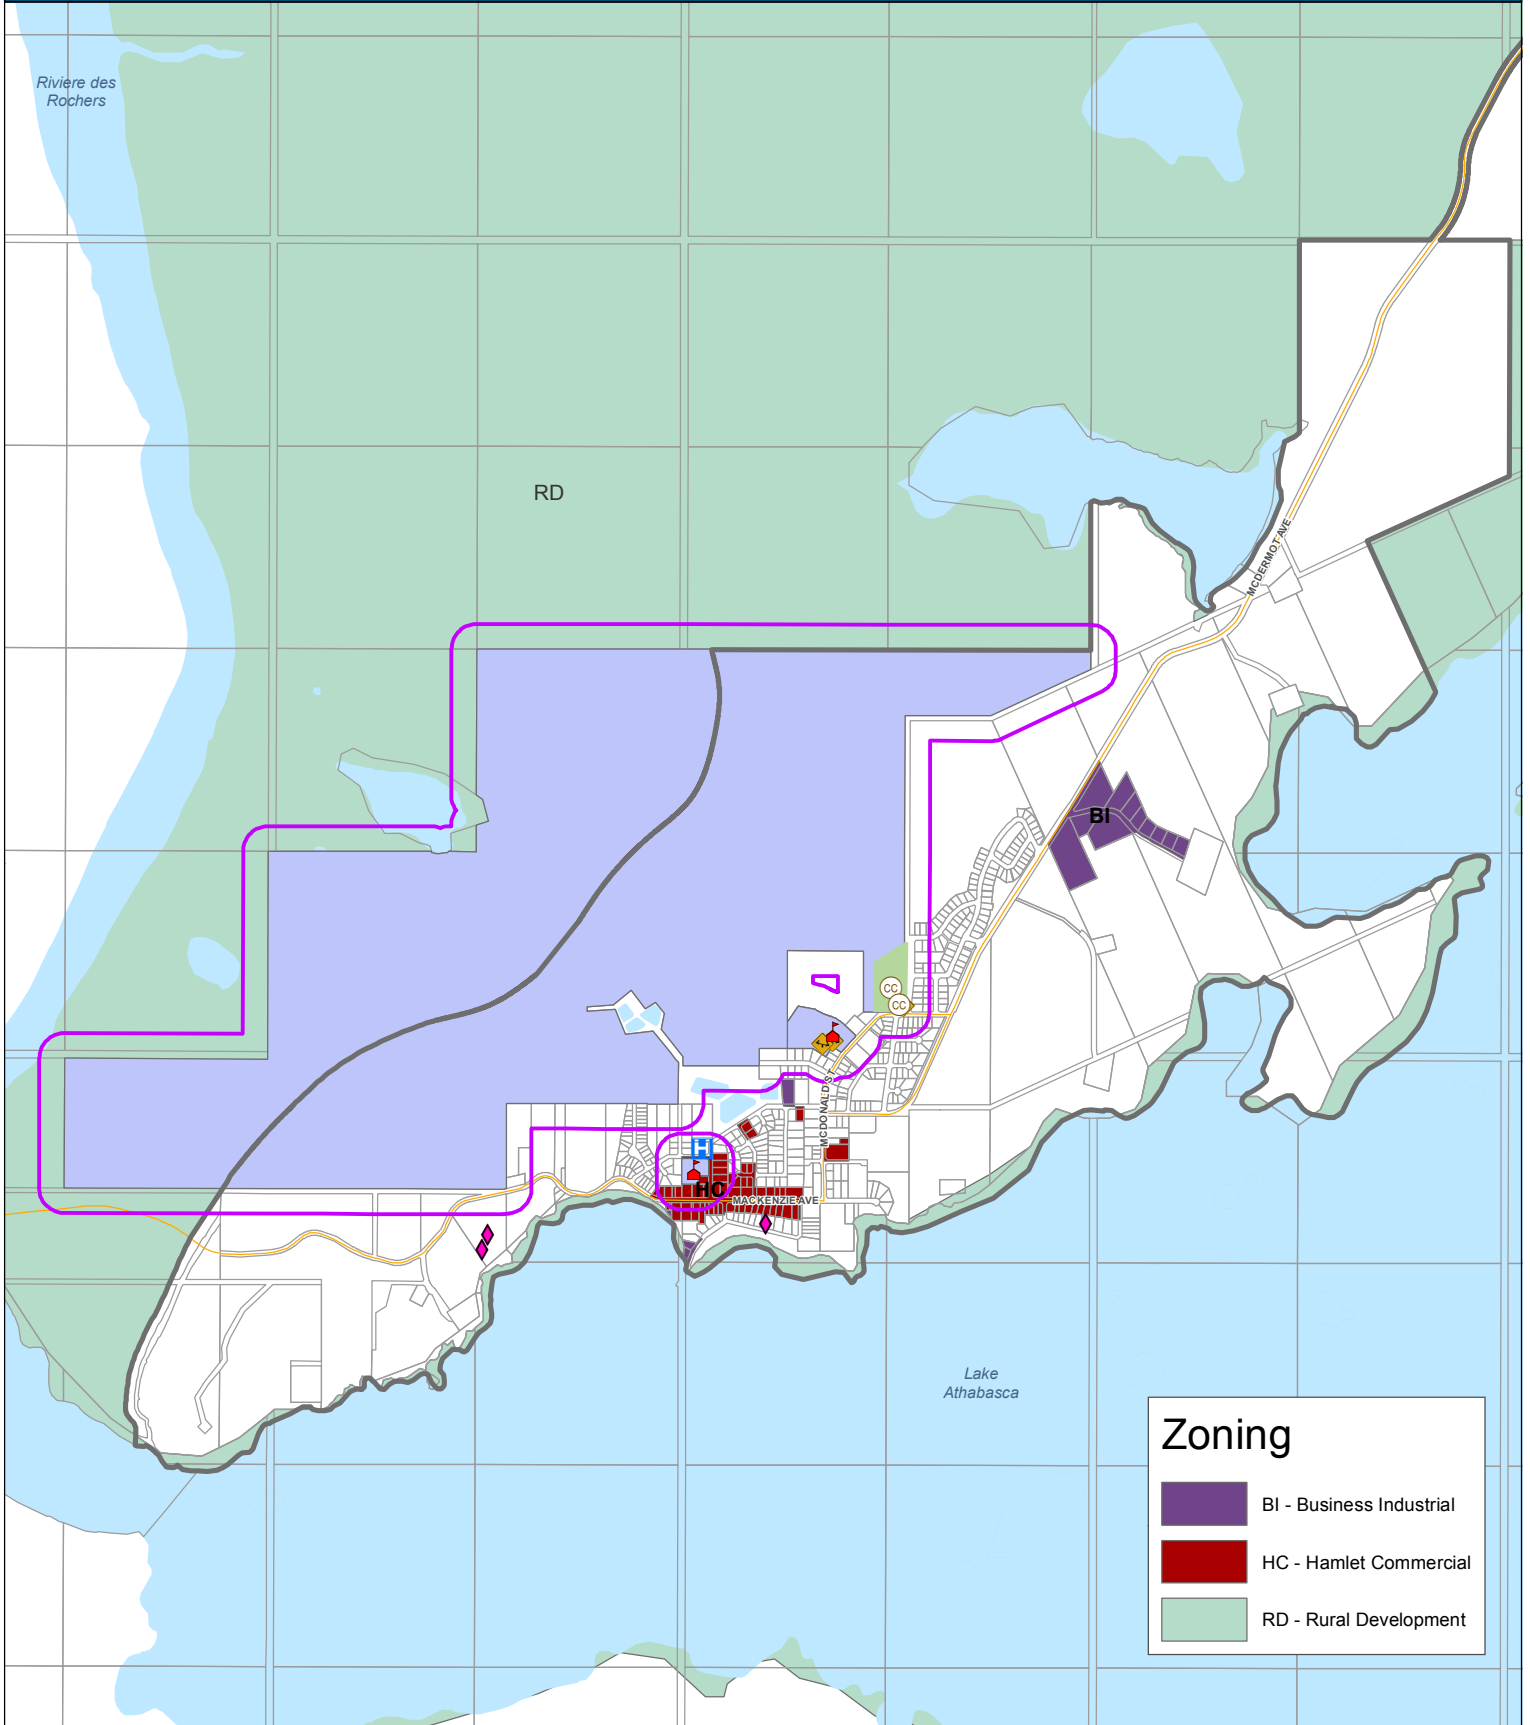

Zoning

- BI - Business Industrial
- HC - Hamlet Commercial
- RD - Rural Development

- Buffer 100m
- Community Centres
- ⛷ Skatepark
- Child Care Centres
- 🏫 Education Institutions
- ⬡ Playground
- Drug and Rehab Centre
- ⬠ House Of Worship
- Park

N
1 cm = 300 meters