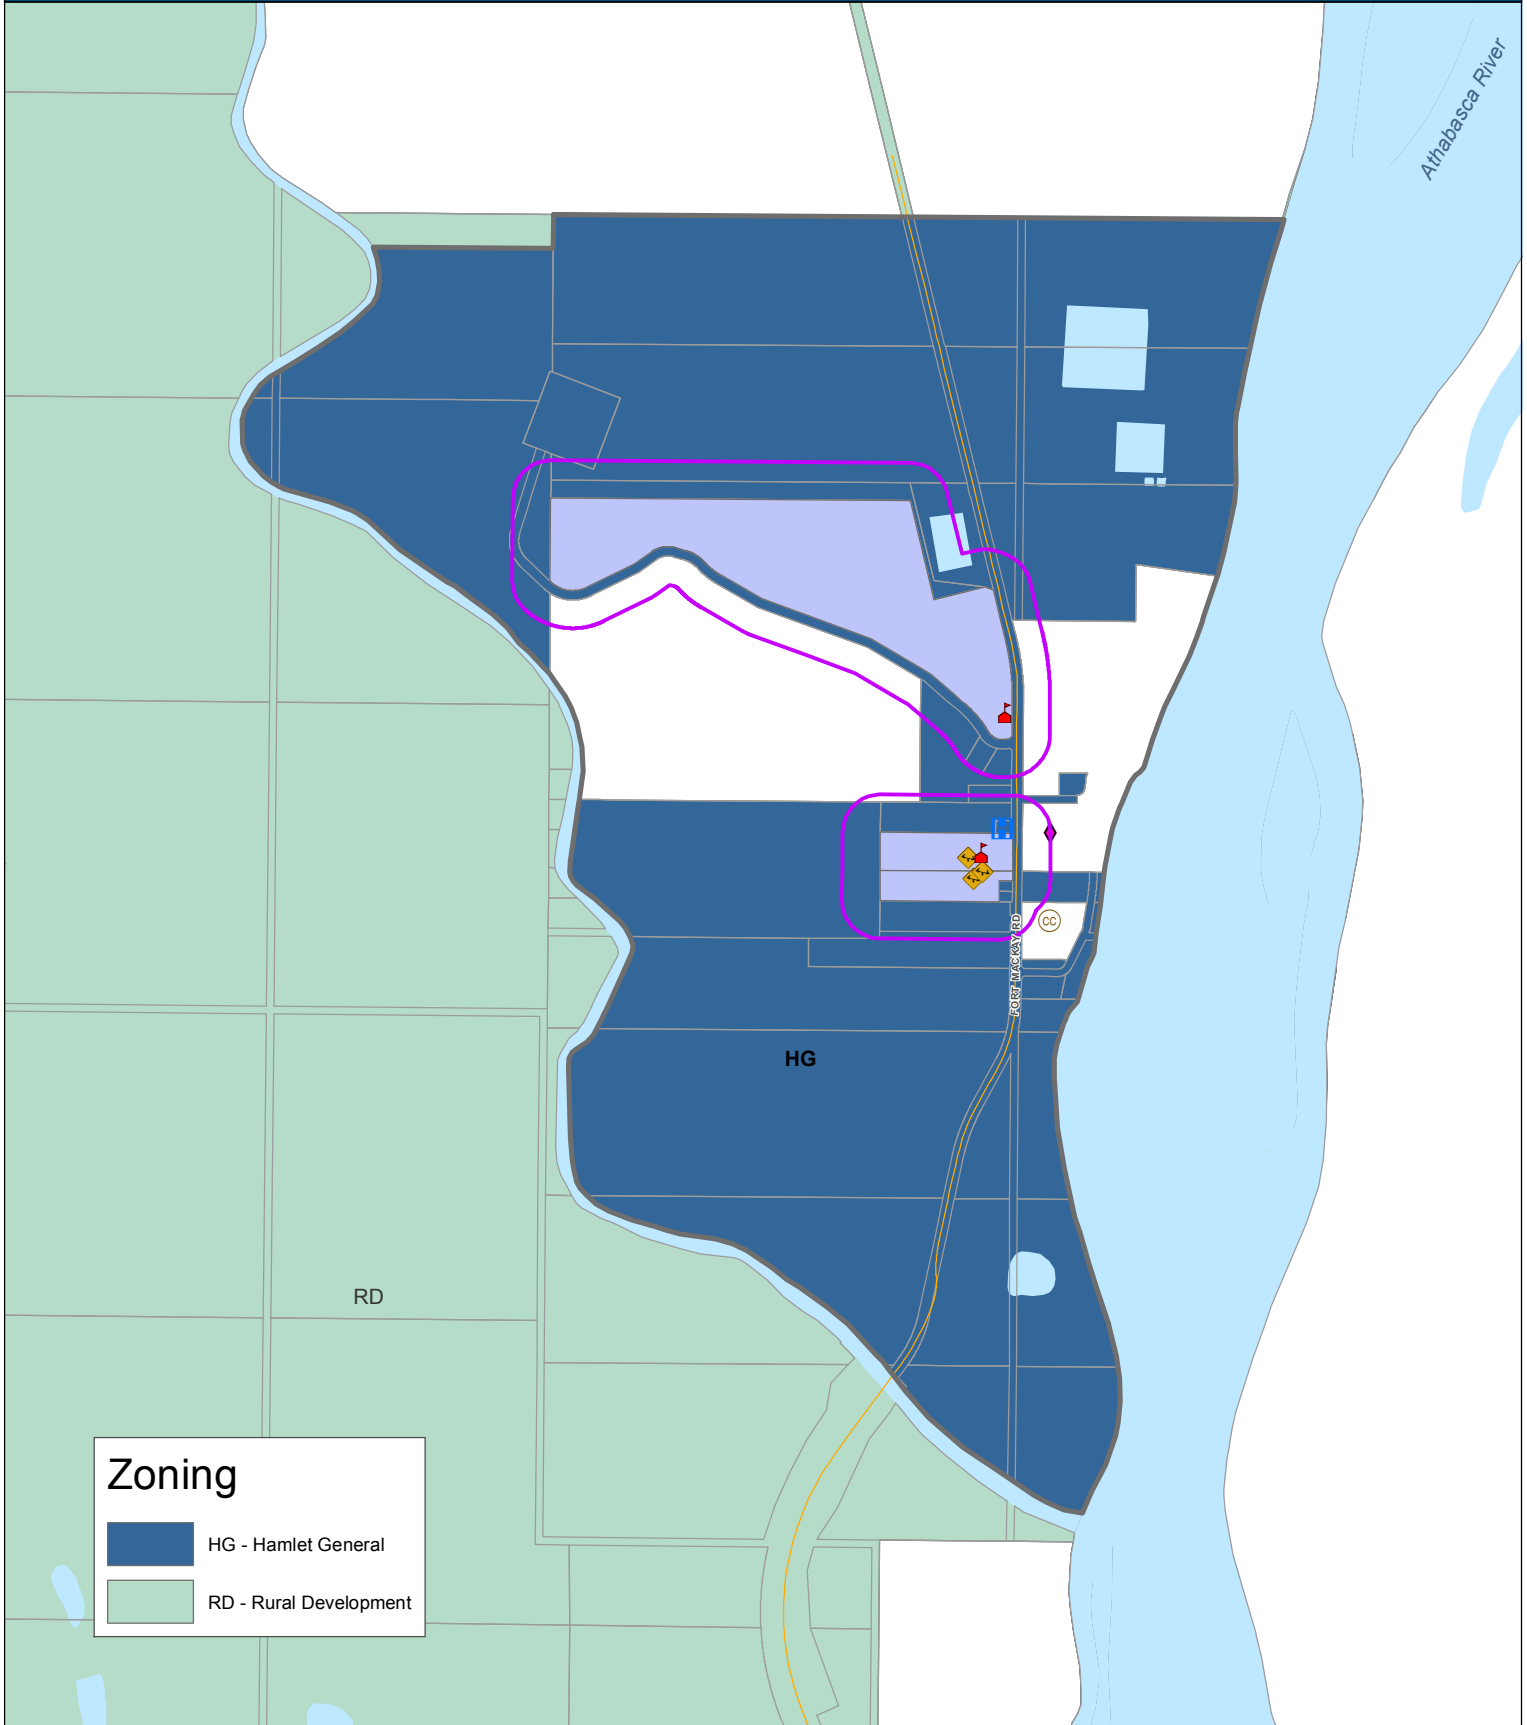

N
↑
1 cm = 190 meters

Zoning

- BI - Business Industrial
- HC - Hamlet Commercial
- HG - Hamlet General
- RD - Rural Development

- Buffer 100m
- Child Care Centres
- Community Centres
- Drug and Rehab Centre
- Education Institutions
- House Of Worship
- Skatepark
- Playground
- Park

N
1 cm = 403 meters

Zoning

- BI - Business Industrial
- HC - Hamlet Commercial
- RD - Rural Development

- Buffer 100m
- Community Centres
- ⛷ Skatepark
- Child Care Centres
- 🏫 Education Institutions
- ⬡ Playground
- Drug and Rehab Centre
- ⬠ House Of Worship
- Park

N
1 cm = 300 meters

Zoning

- HG - Hamlet General
- RD - Rural Development

| | | |
|--|--|--|
| Buffer 100m | CC Community Centres | ♠ Skatepark |
| W Child Care Centres | 🏫 Education Institutions | ⬡ Playground |
| OR Drug and Rehab Centre | ◆ House Of Worship | Park |