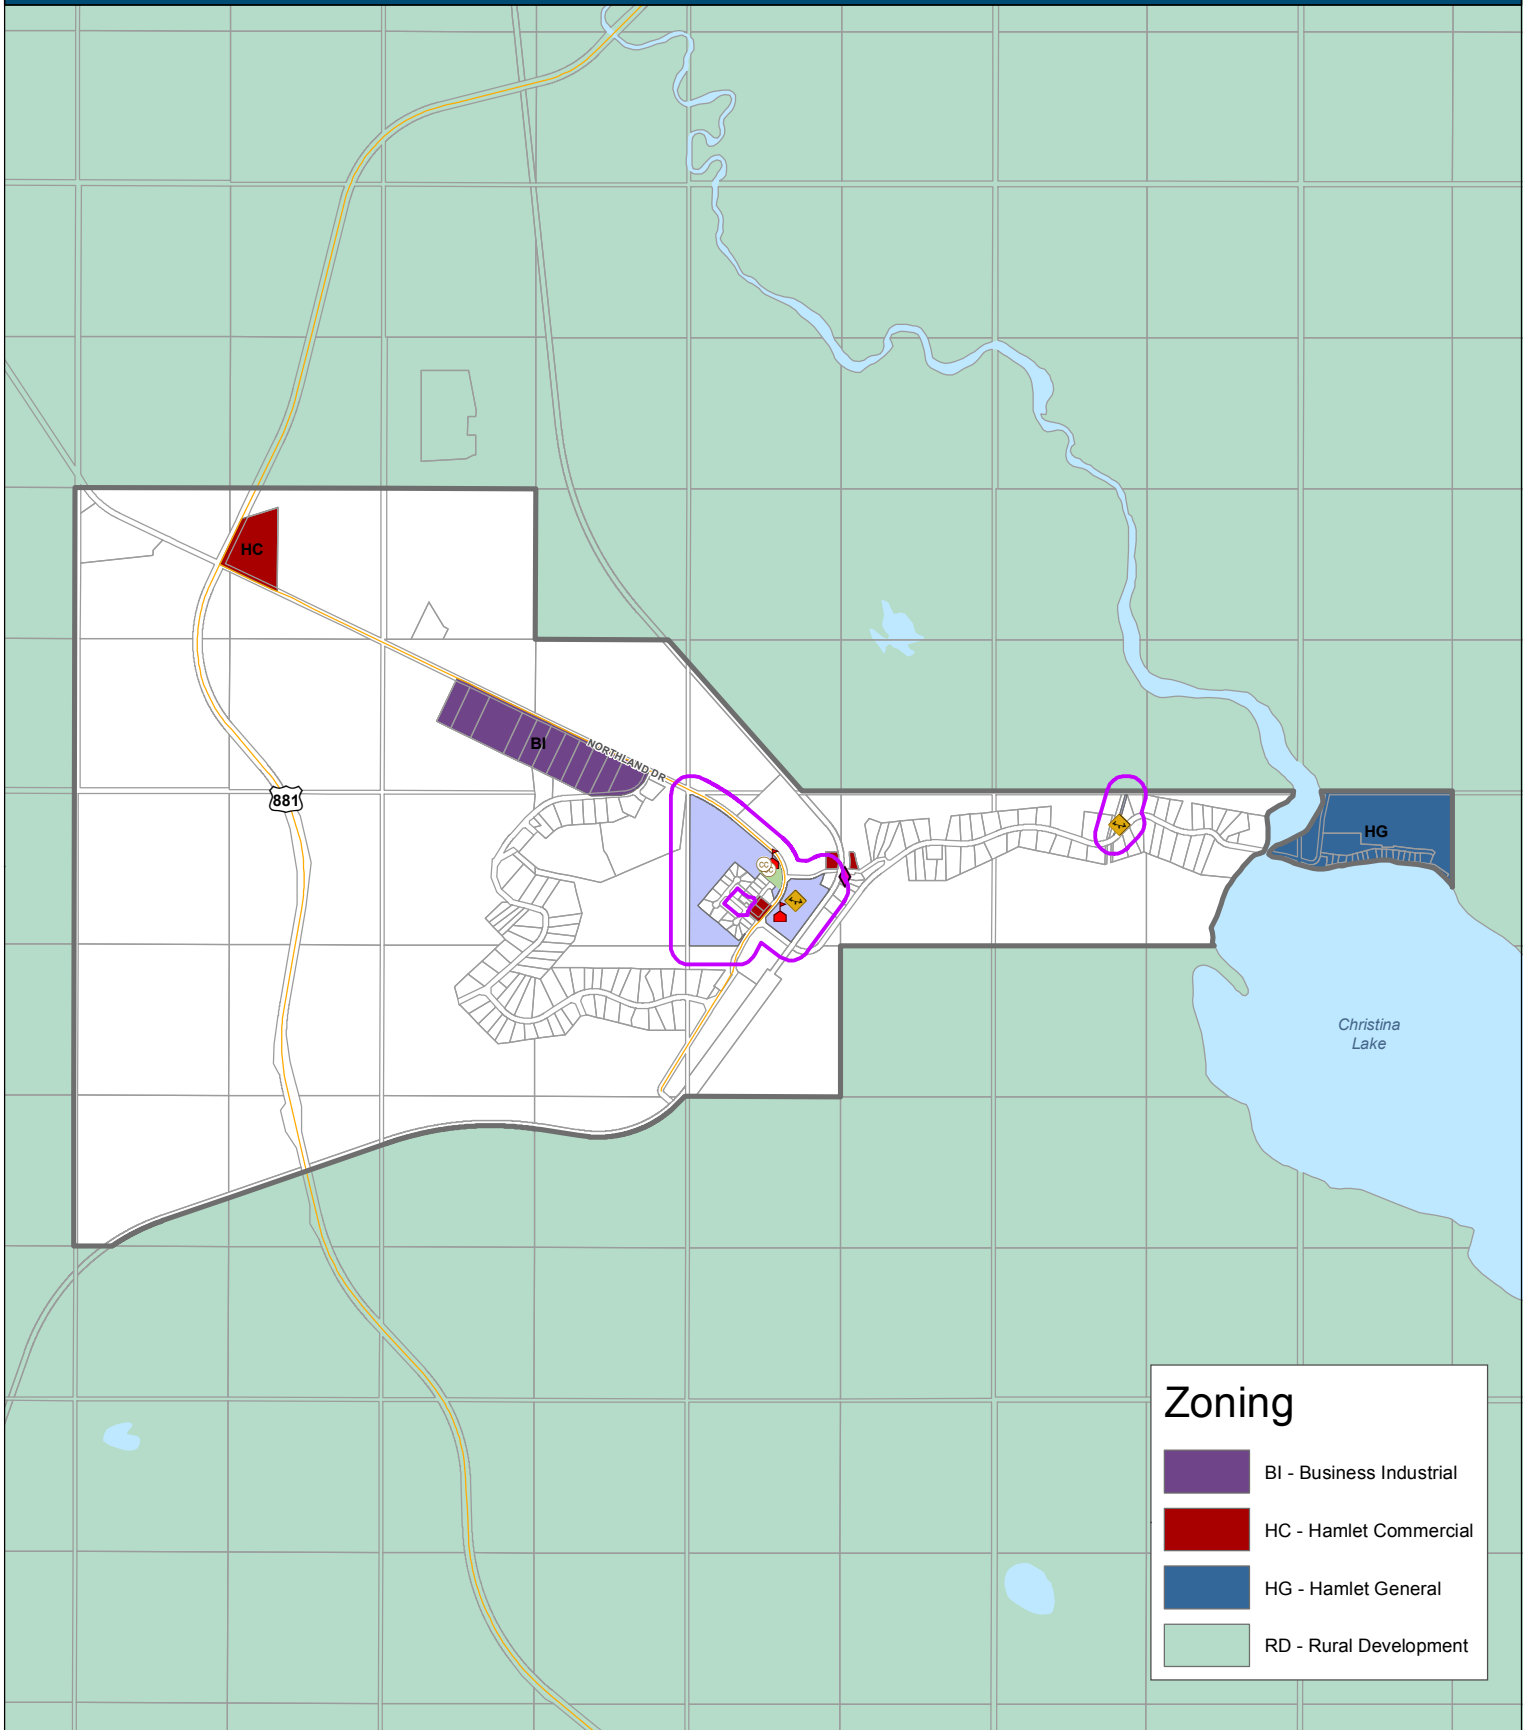

Zoning

- BI - Business Industrial
- HC - Hamlet Commercial
- RD - Rural Development

- Buffer 100m
- Child Care Centres
- Community Centres
- ↗ Skatepark
- ⚠ Education Institutions
- ◆ Playground
- Drug and Rehab Centre
- ◆ House Of Worship
- Park

N
↑
1 cm = 190 meters

Zoning

- BI - Business Industrial
- HC - Hamlet Commercial
- HG - Hamlet General
- RD - Rural Development

- Buffer 100m
- Child Care Centres
- Community Centres
- Drug and Rehab Centre
- Education Institutions
- House Of Worship
- Skatepark
- Playground
- Park