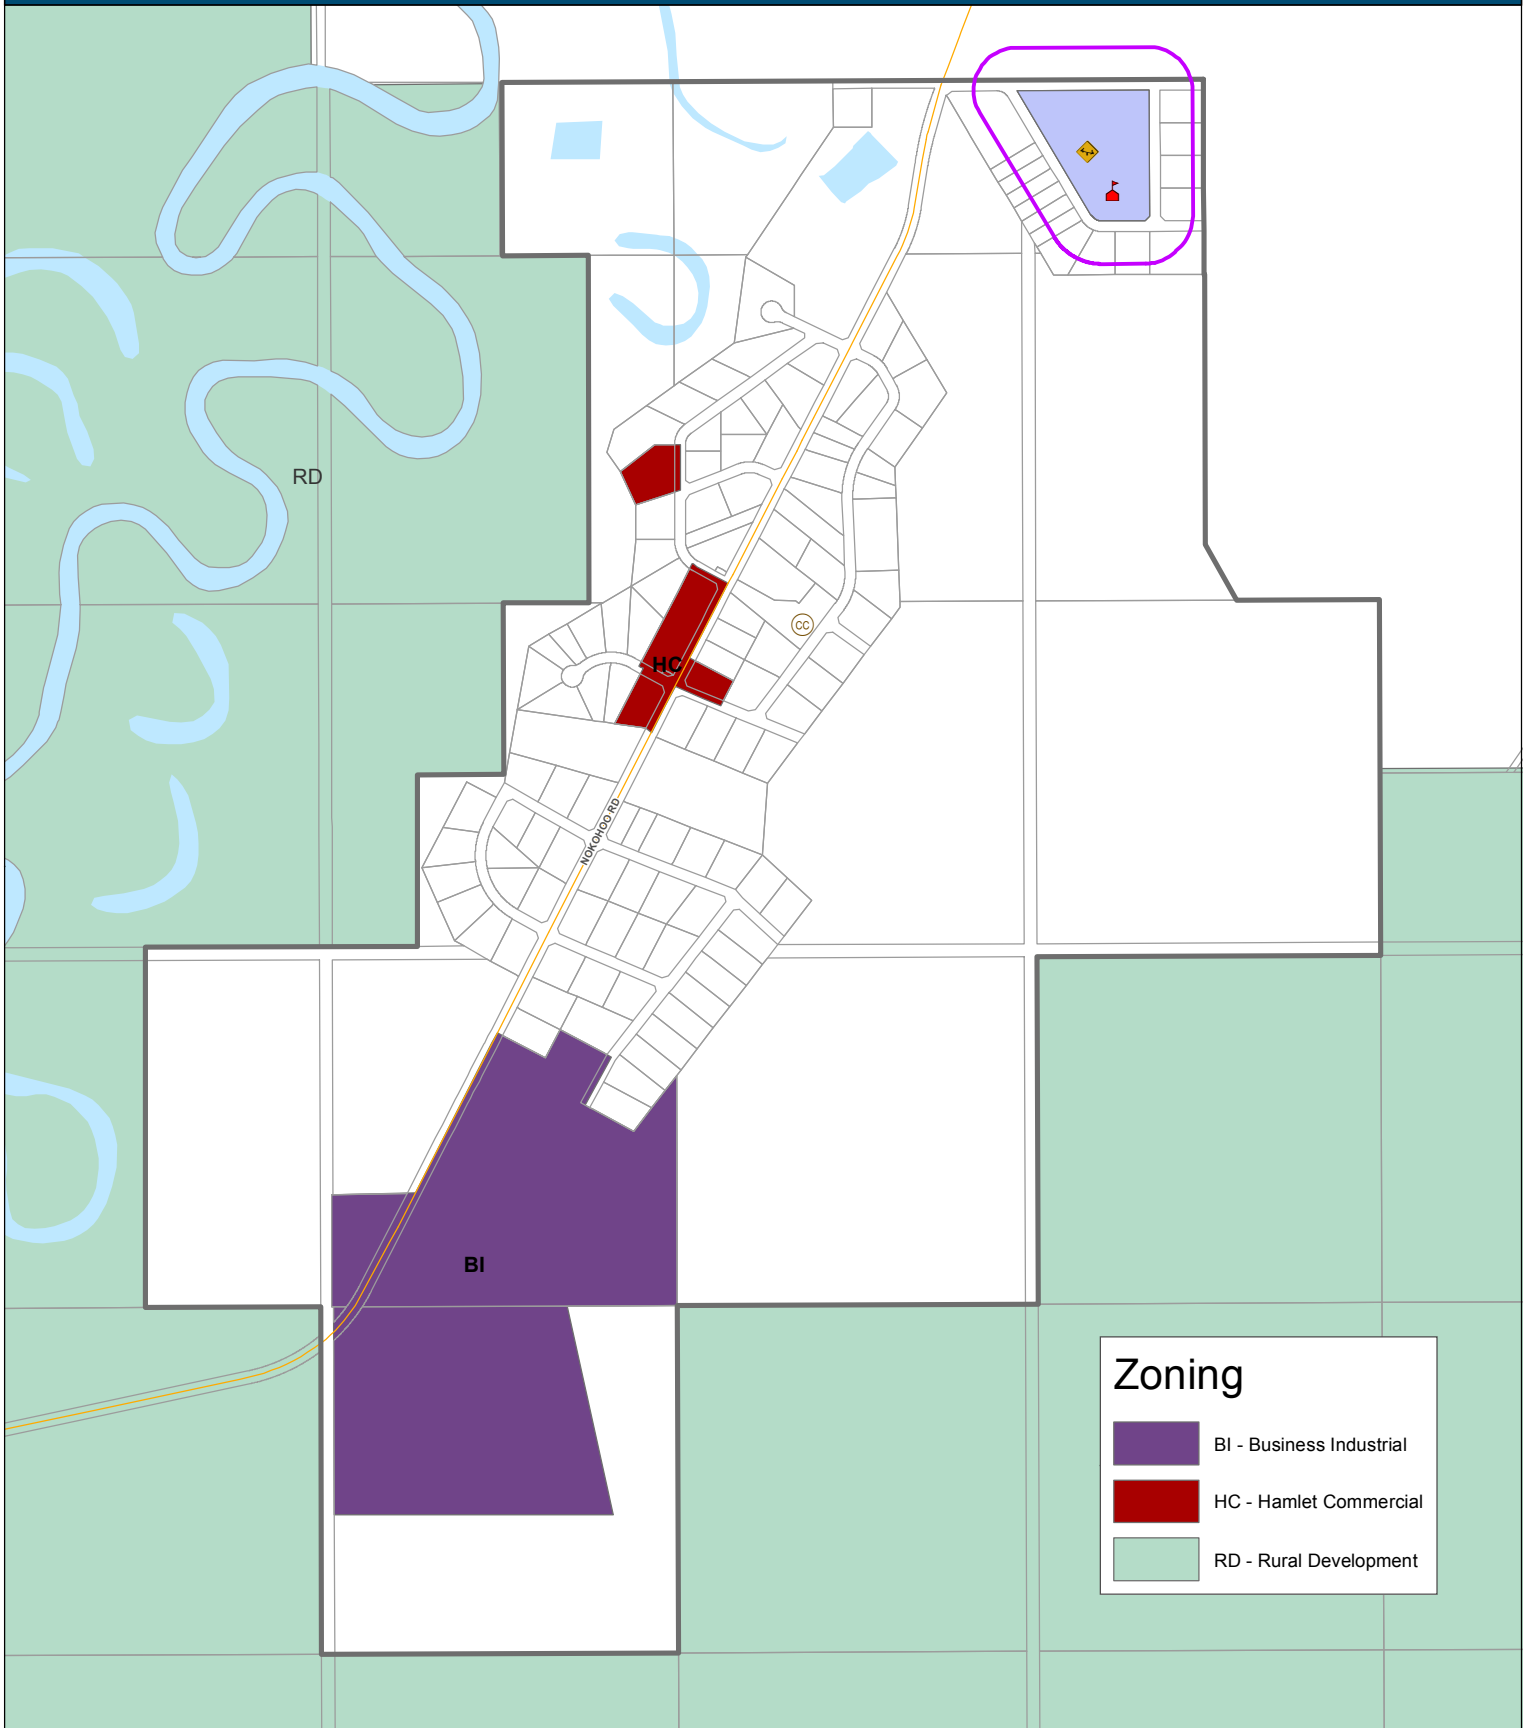

Zoning

- BI - Business Industrial
- HC - Hamlet Commercial
- RD - Rural Development

- Buffer 100m
- Community Centres
- Skatepark
- Child Care Centres
- Education Institutions
- Playground
- Drug and Rehab Centre
- House Of Worship
- Park

1 cm = 175 meters